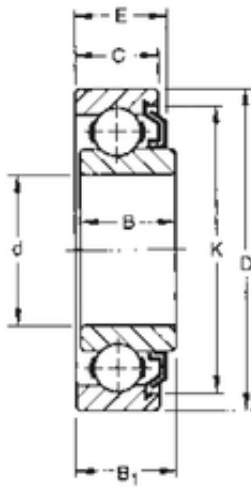

Shandong XSY Bearing Co., Ltd.

16 mm x 35 mm x 12,19 mm TIMKEN 202KL3 Single Row Ball Bearings

Bearing No. 202KL3

Size	16x35x12.19 mm
Bore Diameter	16 mm
Outer Diameter	35 mm
Width	12,19 mm
d	16 mm
D	35 mm
B	12,19 mm
B1	12,7 mm
C	11 mm
Weight	0,045 Kg
Basic dynamic load rating (C)	8,65 kN

202KL3 Bearing 2D drawings and 3D CAD models