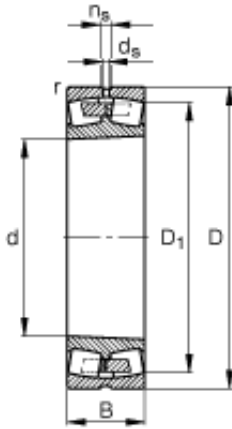

Shandong XSY Bearing Co., Ltd.

380 mm x 680 mm x 240 mm FAG 23276-B-K-MB Spherical Roller Bearings

Bearing No. 23276-B-K-MB

23276-B-K-MB Bearing 2D drawings and 3D CAD models

Size	380x680x240 mm
Bore Diameter	380 mm
Outer Diameter	680 mm
Width	240 mm
d	380 mm
D	680 mm
B	240 mm
D_1	576,4 mm
$D_{a \max}$	654 mm
$d_{a \min}$	406 mm
d_s	12,5 mm
n_s	23,5 mm
$r_{a \max}$	5 mm
r_{\min}	6 mm
m	367 kg / Weight
C_r	5300000 N / Dynamic load rating (radial)
e	0,37
Y_1	1,8
Y_2	2,69
C_{0r}	9800000 N / Static load rating (radial)
Y_0	1,76
n_G	880 1/min / Limiting speed

Shandong XSY Bearing Co., Ltd.

n_B	400 1/min / Reference speed
C_{ur}	780000 N