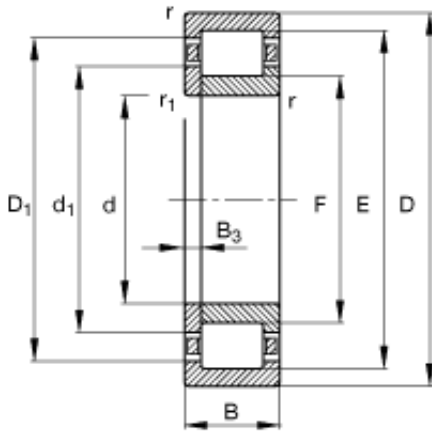

Shandong XSY Bearing Co., Ltd.

30 mm x 62 mm x 20 mm FAG NUP2206-E-TVP2 Cylindrical Roller Bearings

Bearing No. NUP2206-E-TVP2

NUP2206-E-TVP2 Bearing 2D drawings and 3D CAD models

Size	30x62x20 mm
Bore Diameter	30 mm
Outer Diameter	62 mm
Width	20 mm
d	30 mm
D	62 mm
B	20 mm
B ₃	3,5 mm
D ₁	52,5 mm
D _{a max}	56 mm
d ₁	41,3 mm
d _{a min}	34 mm
d _{c min}	44 mm
E	55,5 mm
F	37,5 mm
r _{1 min}	0,6 mm
r _{a max}	1 mm
r _{min}	1 mm
m	0,268 kg / Weight
C _r	58000 N / Dynamic load rating (radial)
C _{0r}	50000 N / Static load rating (radial)
n _G	14200 1/min / Limiting speed

Shandong XSY Bearing Co., Ltd.

n_B	8200 1/min / Reference speed
C_{ur}	7800 N