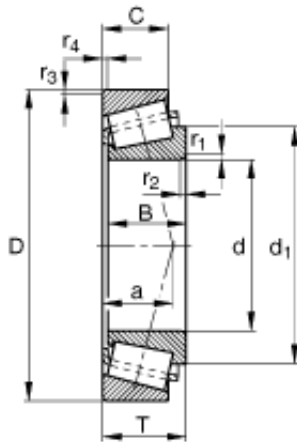

Shandong XSY Bearing Co., Ltd.

60 mm x 130 mm x 46 mm FAG 32312-BA Tapered Roller Bearing Assemblies

Bearing No. 32312-BA

| | |
|-----------------------|------------------|
| Size | 60x130x48.5 mm |
| Bore Diameter | 60 mm |
| Outer Diameter | 130 mm |
| Width | 48,5 mm |
| d | 60 mm |
| D | 130 mm |
| T | 48,5 mm |
| a | 39 mm |
| B | 46 mm |
| C | 37 mm |
| $C_{a \text{ min}}$ | 6 mm |
| $C_{b \text{ min}}$ | 11,5 mm |
| $D_{a \text{ max}}$ | 118 mm |
| $D_{a \text{ min}}$ | 100 mm |
| $D_{b \text{ min}}$ | 122 mm |
| d_1 | 97 mm |
| $d_{a \text{ max}}$ | 71 mm |
| $d_{b \text{ min}}$ | 72 mm |
| $r_{1,2 \text{ min}}$ | 3 mm |
| $r_{3,4 \text{ min}}$ | 2,5 mm |
| $r_{a \text{ max}}$ | 3 mm |
| $r_{b \text{ max}}$ | 2,5 mm |
| m | 3,15 kg / Weight |
| C | 220000 N |

32312-BA Bearing 2D drawings and 3D CAD models

Shandong XSY Bearing Co., Ltd.

| | |
|----------|---|
| r | |
| C_{0r} | 300000 N / Static load rating (radial) |
| e | 0,55 |
| Y | 1,1 |
| Y_0 | 0,6 |
| C_{ur} | 38000 N / Fatigue limit load, radial |
| n_G | 5400 1/min / Limiting speed |
| n_B | 4050 1/min / Reference speed |